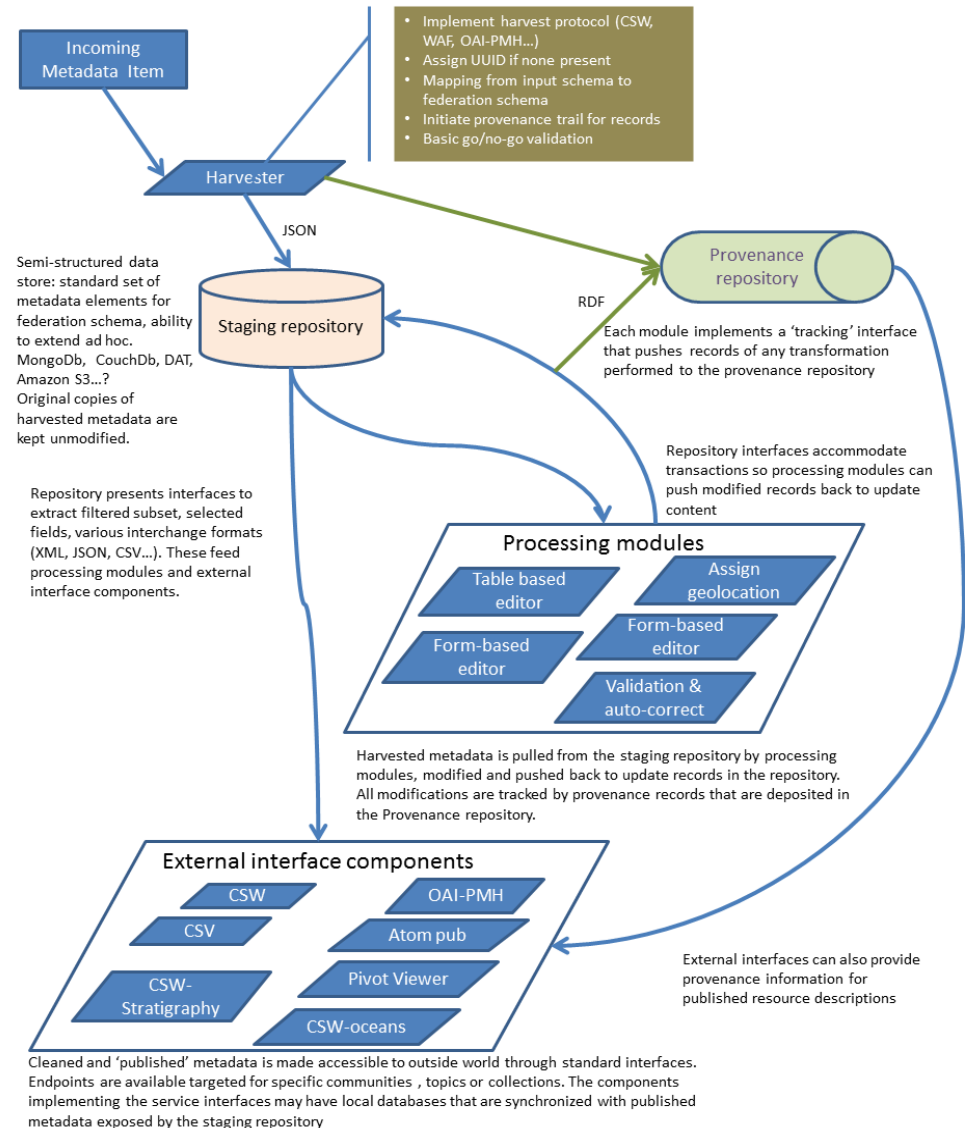

Domain Inventories

C4P RCN

SEN RCN

CInergi Portal | Home | hydro10.sds.edu

Community Inventory of EarthCube Resources for Geoscience Interoperability

DISCOVER CONNECT INFORM ABOUT

WELCOME

CINERGI: An inventory of EarthCube resources and support resource discovery across the geosciences.

Resource Category: Database, Inventory, Software

High-level assets

Domain workshops

Catalogs

Community Inventory of EarthCube Resources for Geoscience Interoperability

Resource Category: Vocabularies, CATALOGS, and 3 more...

Search: []

Resource Category: CATALOG, DataAccess, InformationModel, Service, Vocabulary

Community Inventory of EarthCube Resources for Geoscience Interoperability

Resource Category: Database, Inventory, Software

CINERGI pipeline

- Harvesting
- Staging
- Validation
- Action plan
- Processing
- Manual curation
- Publishing

Metadata aggregator workflow

Connecting people, projects, resources, publications, curricula...